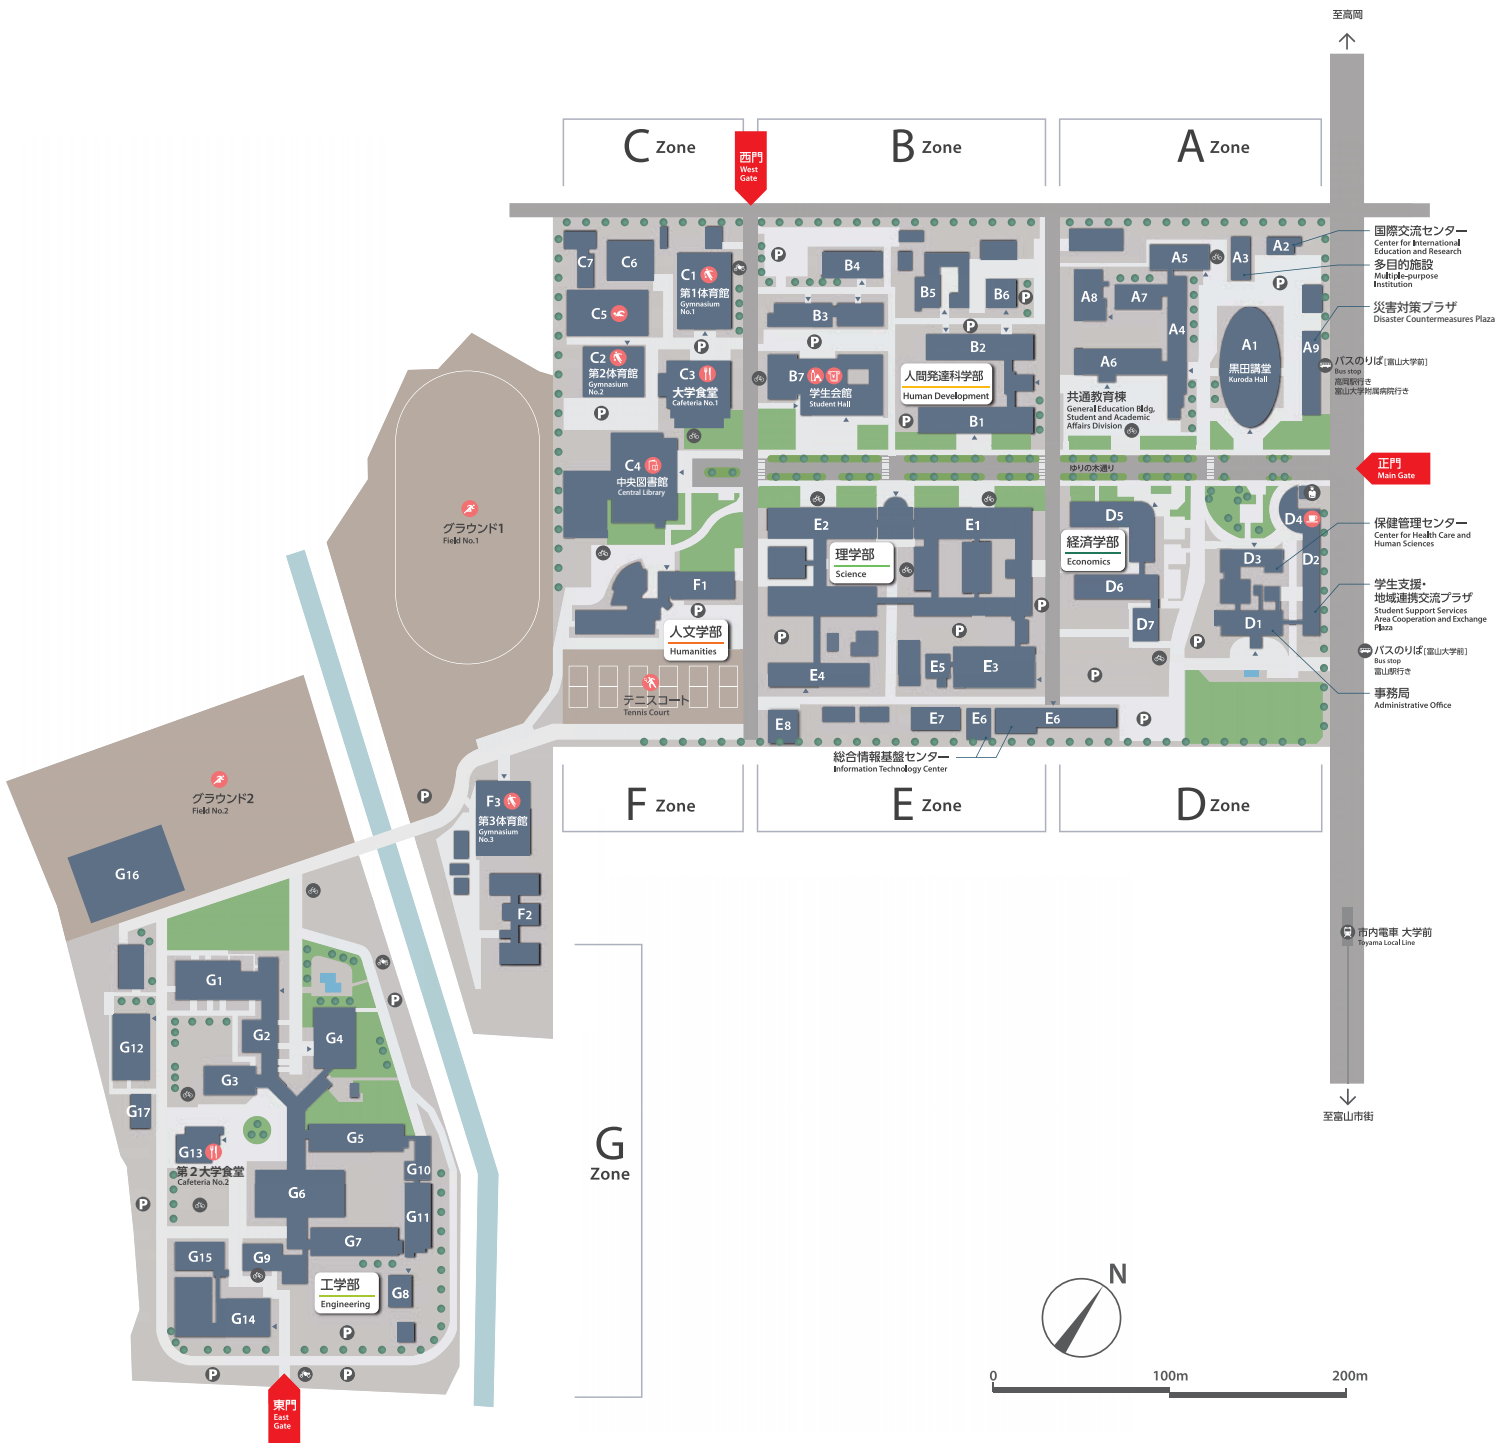

## University of Toyama Gofuku Campus Information

# A Zone

- A1** 黒田講堂  
Kuroda Hall
- A2** 国際交流センター  
Center for International Education and Research
- A3** 多目的施設  
Multiple-purpose Institution
- A4** 共通教育棟(A棟)  
General Education Bldg (Bldg. A), Student and Academic Affairs Division
- A5** 共通教育棟(B棟)  
General Education Bldg (Bldg. B), Student and Academic Affairs Division
- A6** 共通教育棟(C棟)  
General Education Bldg (Bldg. C), Student and Academic Affairs Division

# D Zone

**本部**  
Administrative Office

**経済学部**  
Economics

- D1** 事務局  
Administrative Office
- D2** 学生支援・地域連携交流プラザ  
Student Support Services Area  
Cooperation and Exchange Plaza
- D3** 保健管理センター  
Center for Health Care and Human Sciences
- D4** AZAMI (カフェ)  
Cafeteria
- 警備員室  
Guard Station