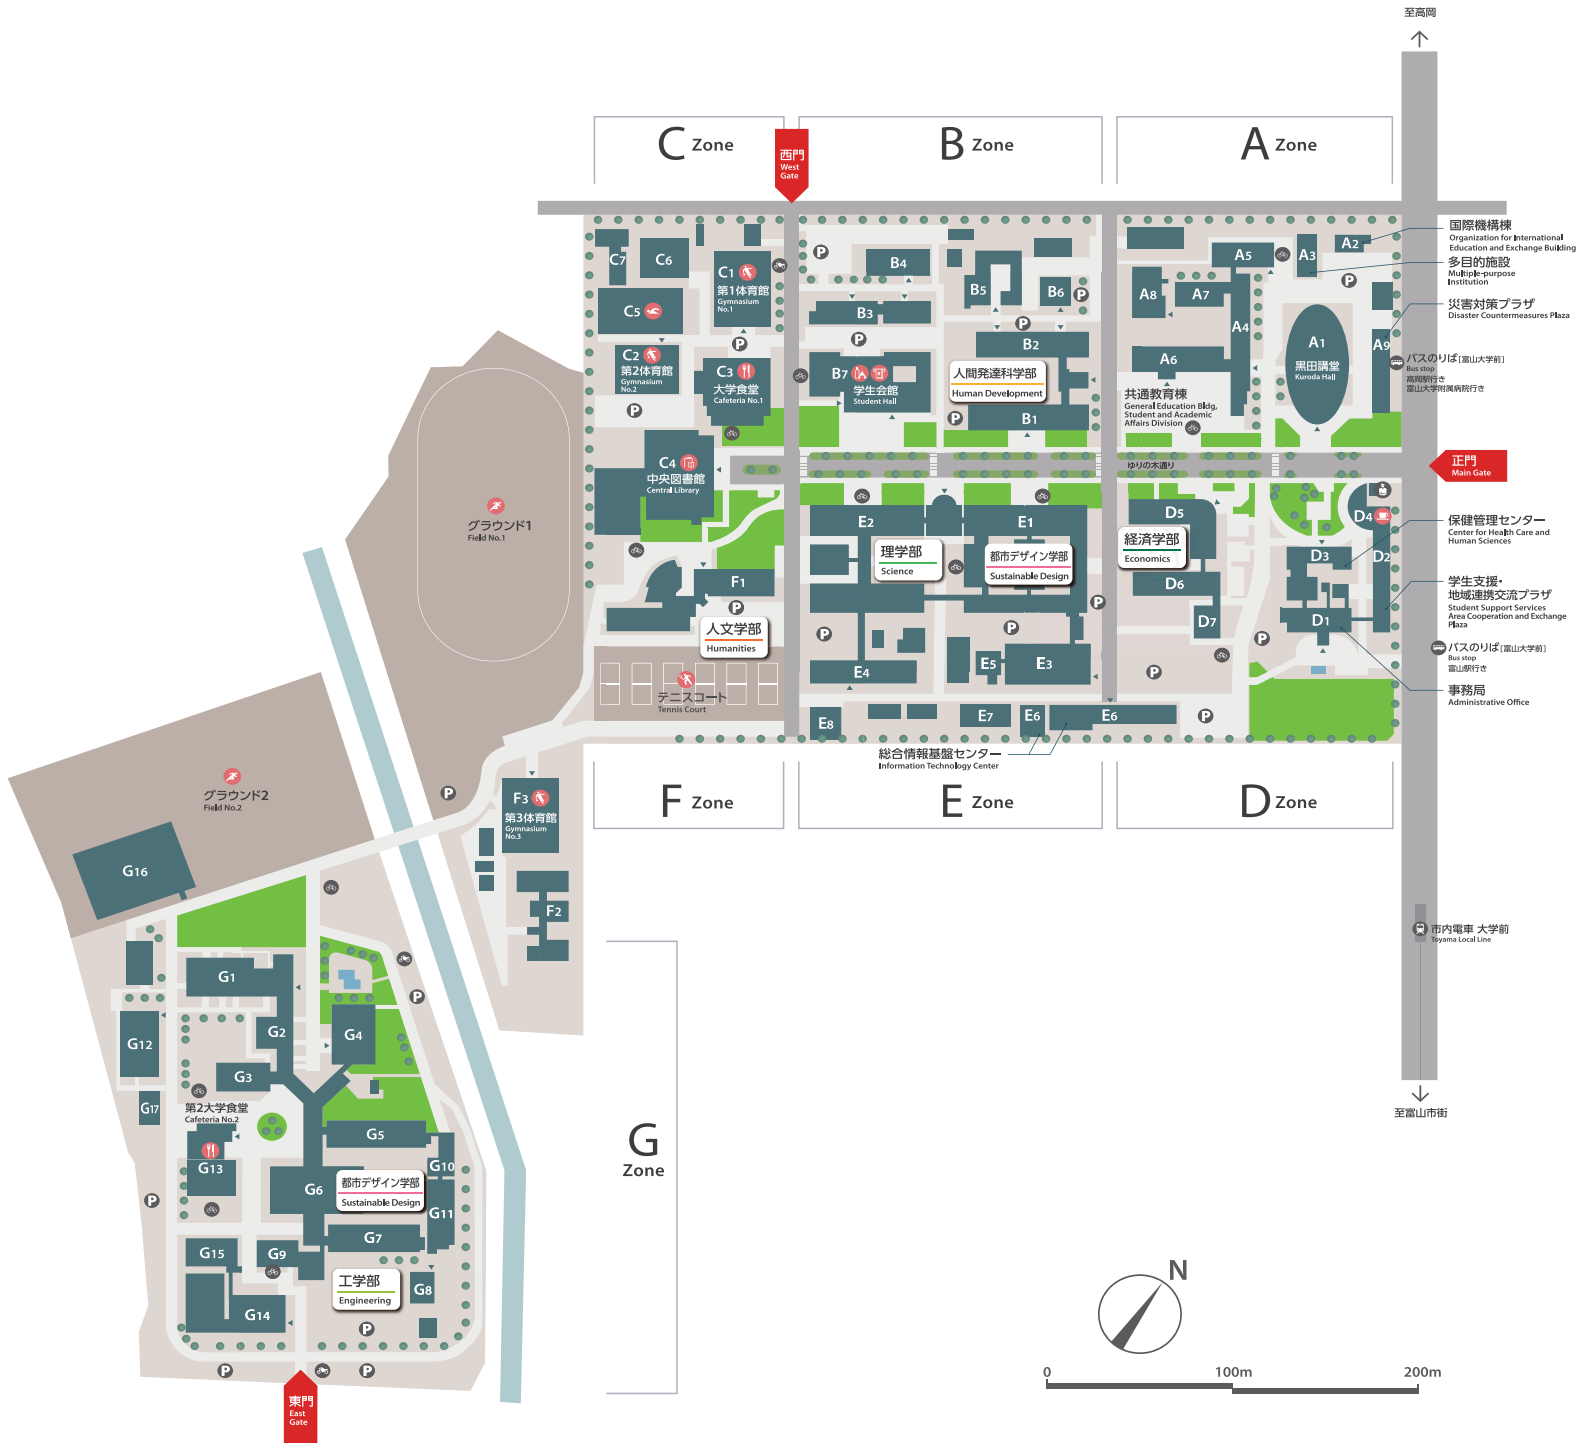

## University of Toyama Gofuku Campus Information

# A Zone

- A1** 黒田講堂  
Kuroda Hall
- A2** 国際機構棟  
Organization for International Education and Exchange Building
- A3** 多目的施設  
Multiple-purpose Institution
- A4** 共通教育棟(A棟)  
General Education Bldg (Bldg. A), Student and Academic Affairs Division
- A5** 共通教育棟(B棟)  
General Education Bldg (Bldg. B), Student and Academic Affairs Division
- A6** 共通教育棟(C棟)  
General Education Bldg (Bldg. C), Student and Academic Affairs Division