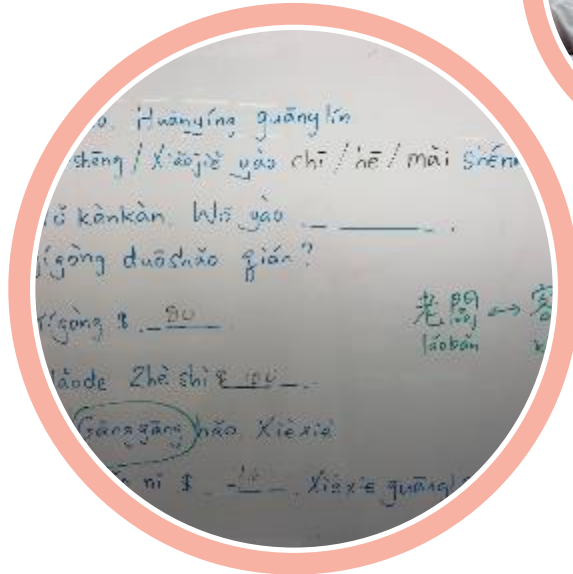

Mandarin Course

- ✓ Oral Communication
- ✓ Practical Is The Key
- ✓ Interesting and interactive
- ✓ Customized course content