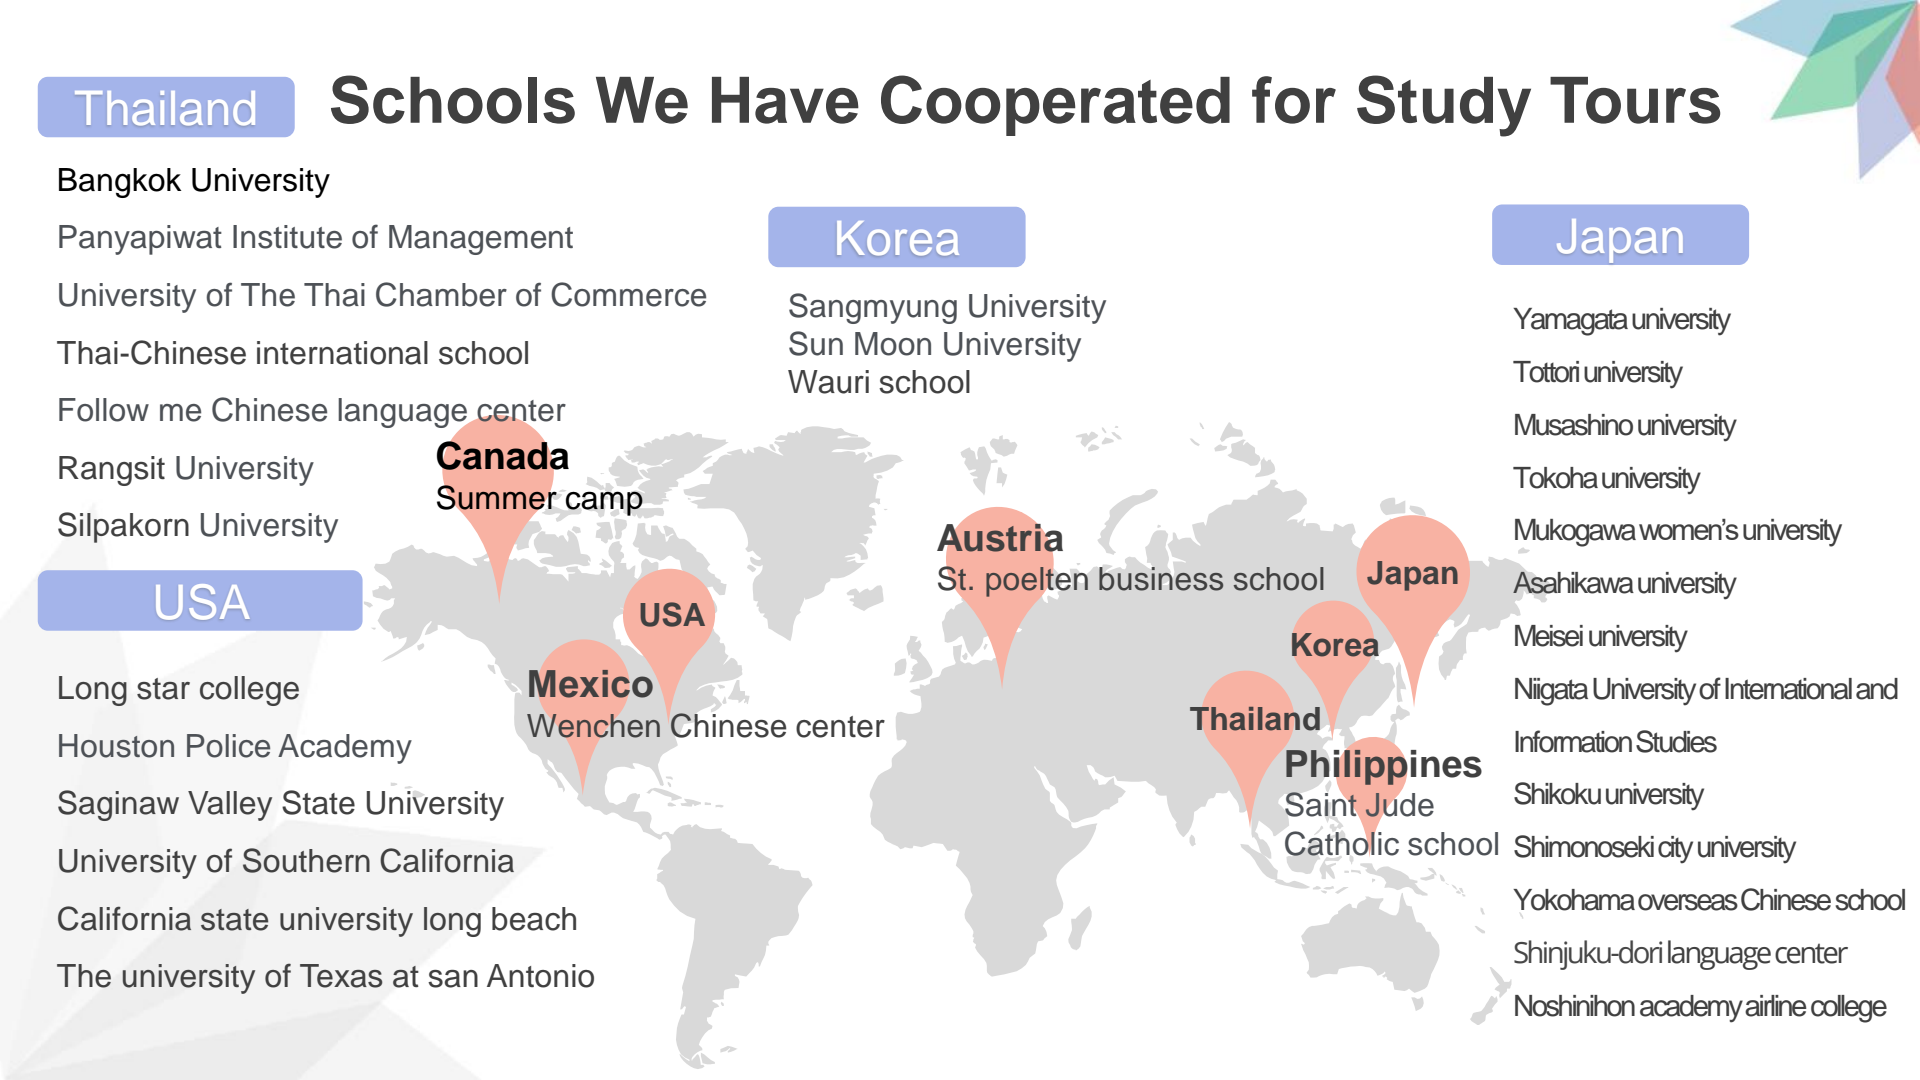

Thailand

Schools We Have Cooperated for Study Tours

Bangkok University

Panyapiwat Institute of Management

University of The Thai Chamber of Commerce

Thai-Chinese international school

Follow me Chinese language center

Rangsit University

Silpakorn University

USA

Long star college

Houston Police Academy

Saginaw Valley State University

University of Southern California

California state university long beach

The university of Texas at san Antonio

Korea

Sangmyung University

Sun Moon University

Wauri school

Japan

Yamagata university

Tottori university

Musashino university

Tokoha university

Mukogawa women's university

Asahikawa university

Meisei university

Niigata University of International and

Information Studies

Shikoku university

Shimonoseki city university

Yokohama overseas Chinese school

Shinjuku-dori language center

Noshinon academy airline college

Canada

Summer camp

USA

Mexico

Wenchen Chinese center

Austria

St. poelten business school

Japan

Korea

Thailand

Philippines

Saint Jude

Catholic school